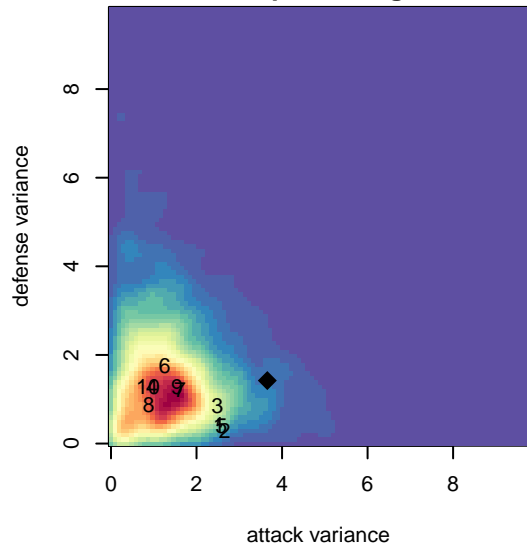

Shoreline SC Verrou G01

Shoreline, WA
G01 total strength=902
attack=1.96 defense=1.04
fall league = PSPL Copa U14
spr league = Spr PSPL Copa U14

alt names used:

Venues played:
2015 PSPL Copa U14
2015 Spr PSPL Copa U14

**attack and defense variance (black dot)
relative to other teams
and top 10 in region**

**attack and defense rating
relative to others at age
and all opponents in last 13 months**

Performance relative to 13 month average