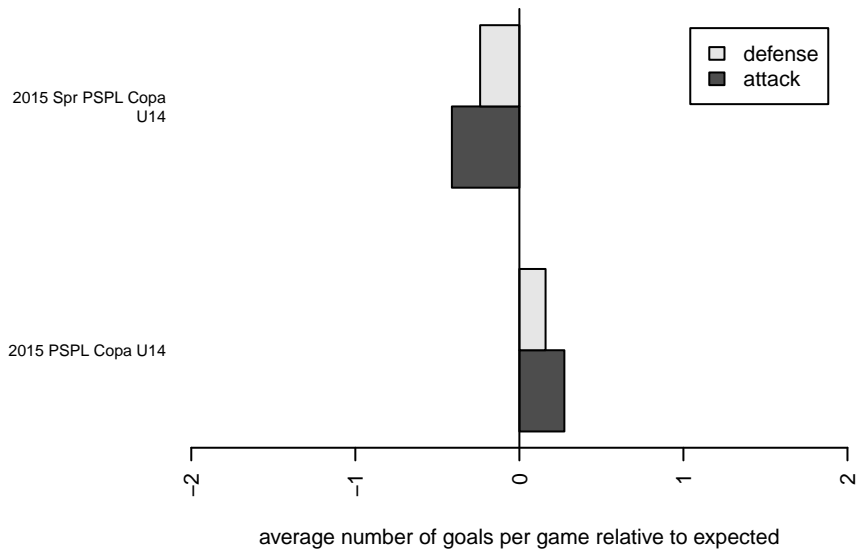

Shoreline SC Verrou G01

Shoreline, WA
G01 total strength=902
attack=1.96 defense=1.04
fall league = PSPL Copa U14
spr league = Spr PSPL Copa U14

alt names used:

Venues played:
2015 PSPL Copa U14
2015 Spr PSPL Copa U14

**attack and defense variance (black dot)
relative to other teams
and top 10 in region**

**attack and defense rating
relative to others at age
and all opponents in last 13 months**

Performance relative to 13 month average