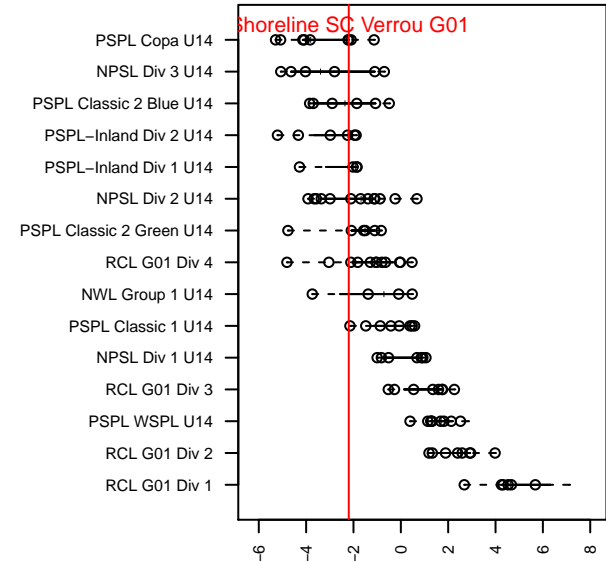

Shoreline SC Verrou G01

Shoreline, WA
G01 total strength=902
attack=1.96 defense=1.04
fall league = PSPL Copa U14
spr league = Spr PSPL Copa U14

alt names used:

Venues played:
2015 PSPL Copa U14
2015 Spr PSPL Copa U14

**attack and defense variance (black dot)
relative to other teams
and top 10 in region**

**attack and defense rating
relative to others at age
and all opponents in last 13 months**

Performance relative to 13 month average