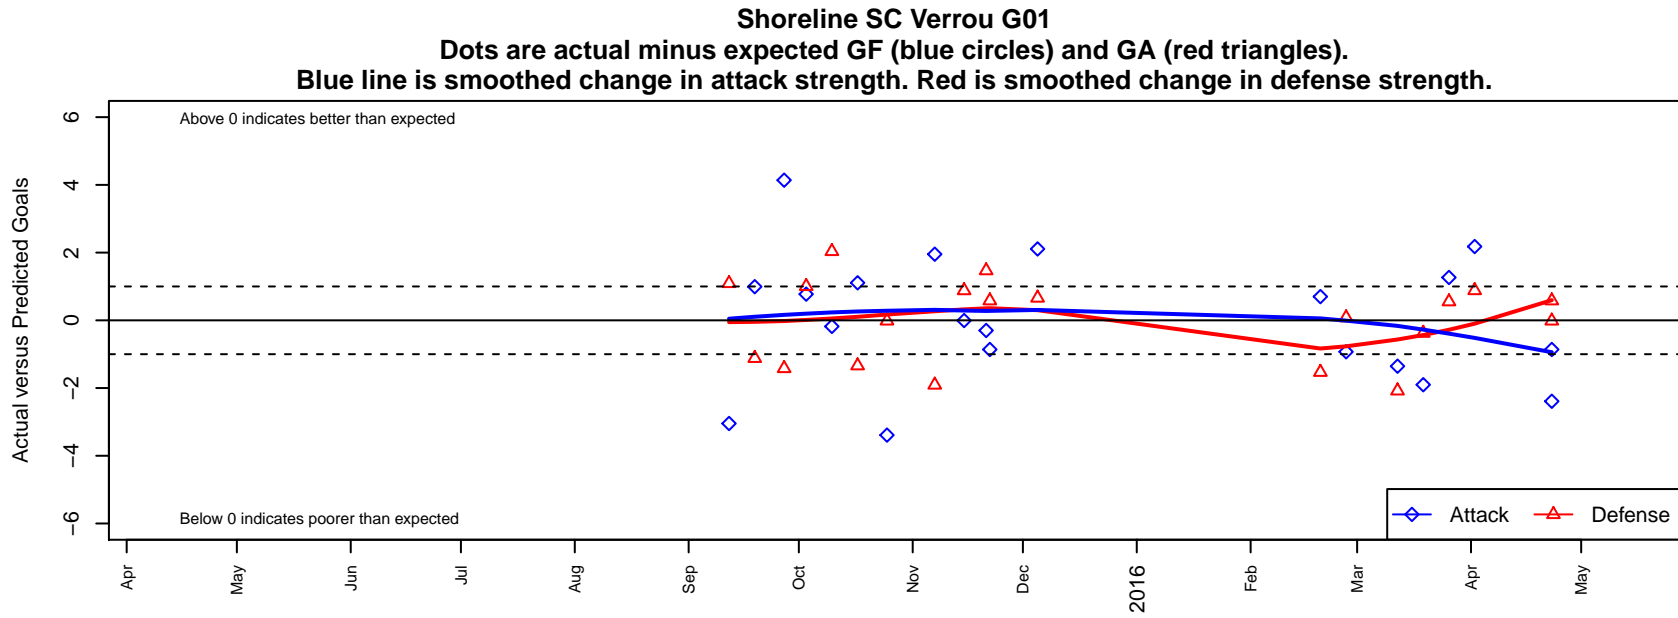

Shoreline SC Verrou G01

Shoreline, WA
G01 total strength=902
attack=1.96 defense=1.04
fall league = PSPL Copa U14
spr league = Spr PSPL Copa U14

alt names used:

Venues played:
2015 PSPL Copa U14
2015 Spr PSPL Copa U14

**attack and defense variance (black dot)
relative to other teams
and top 10 in region**

**attack and defense rating
relative to others at age
and all opponents in last 13 months**

Performance relative to 13 month average