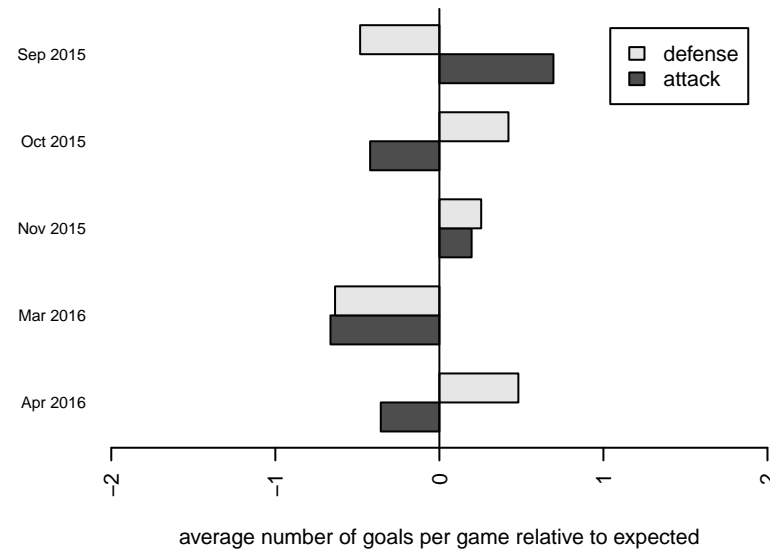

Performance relative to 13 month average