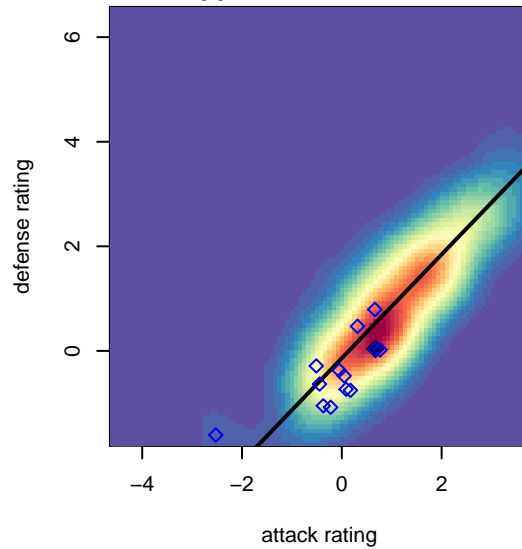

Shoreline SC Verrou G01

Shoreline, WA
G01 total strength=902
attack=1.96 defense=1.04
fall league = PSPL Copa U14
spr league = Spr PSPL Copa U14

alt names used:

Venues played:
2015 PSPL Copa U14
2015 Spr PSPL Copa U14

**attack and defense variance (black dot)
relative to other teams
and top 10 in region**

**attack and defense rating
relative to others at age
and all opponents in last 13 months**

Performance relative to 13 month average